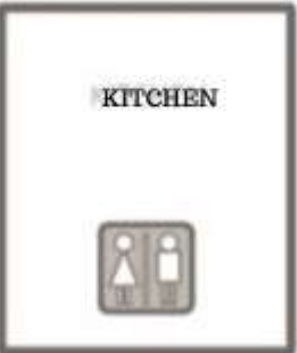

*Nantahala Weddings
& Events*

FLOORPLANS FOR SMALLER WEDDINGS

We've created two reception pavilion floorplans specifically for smaller weddings. Both come free of charge!

RAIN PLAN: Everything that is shown outside of the pavilion can be moved inside in case of rain.