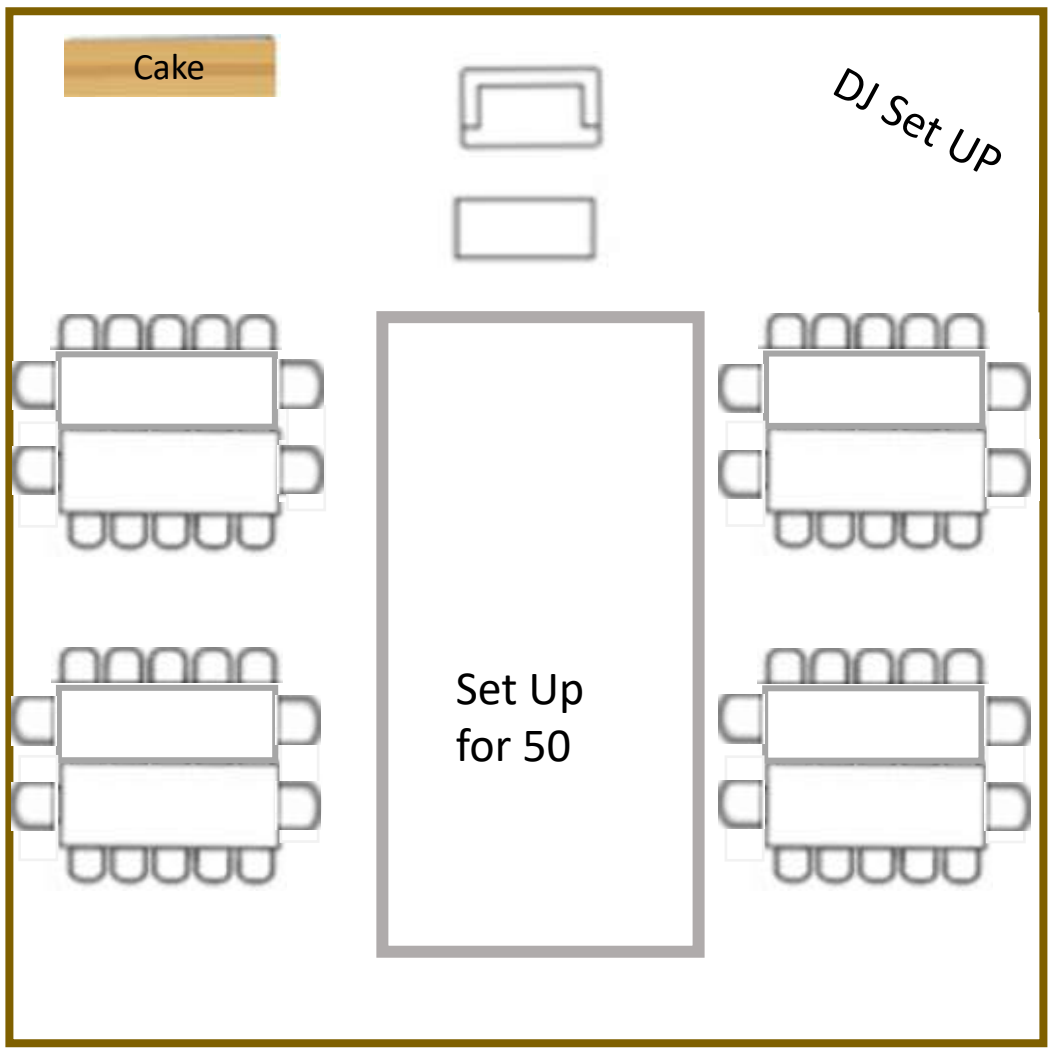

*Nantahala Weddings
& Events*

FLOORPLANS FOR SMALLER WEDDINGS

We've created two reception pavilion floorplans specifically for smaller weddings. Both come free of charge!

RAIN PLAN: Everything that is shown outside of the pavilion can be moved inside in case of rain.

Wooden Slabs

Cocktail Tables