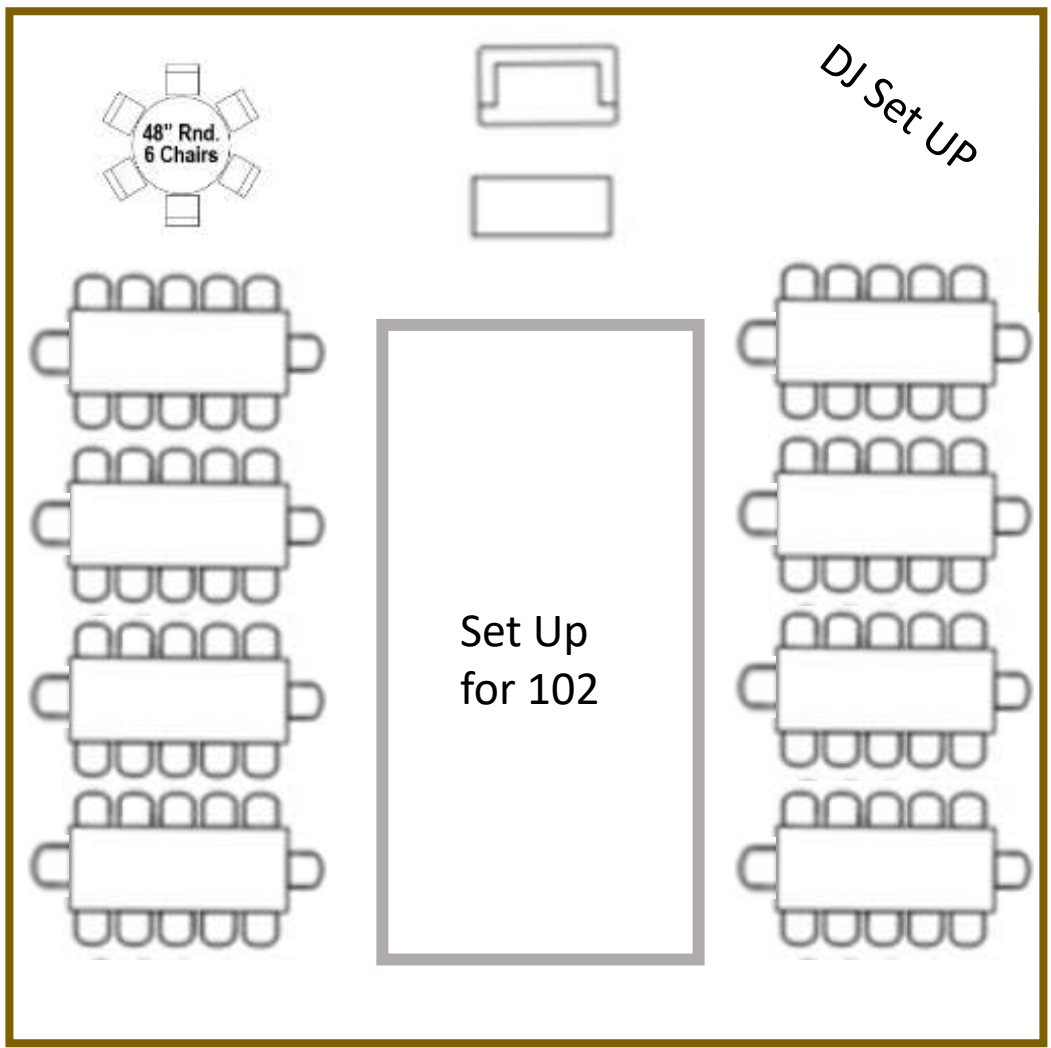

*Nantahala Weddings
& Events*

FLOORPLANS FOR FULL WEDDINGS

We've created SEVEN reception pavilion floorplans for you to choose from for full weddings, depending on the number of guests. You can always remove chairs. These plans show the max number of seats for each floorplan. All these floor plans are free of charge!

The RAIN PLAN for all these floorplans appears on the last page of this document.

Keep in mind: if you're using a floorplan that shows round plastic tables or 8-foot plastic banquet tables, you will need to rent or buy linens for those tables. Nantahala Weddings does not provide linens.

Cocktail Tables

Bar

Buffet

Buffet

Wooden Slabs

KITCHEN

Signing Table

Cocktail Tables

Cake

Wooden Slabs

Signing Table

Wooden Slabs

Cocktail Tables

5' Rnd
9 Chairs

DJ Set Up

Set Up
for 107