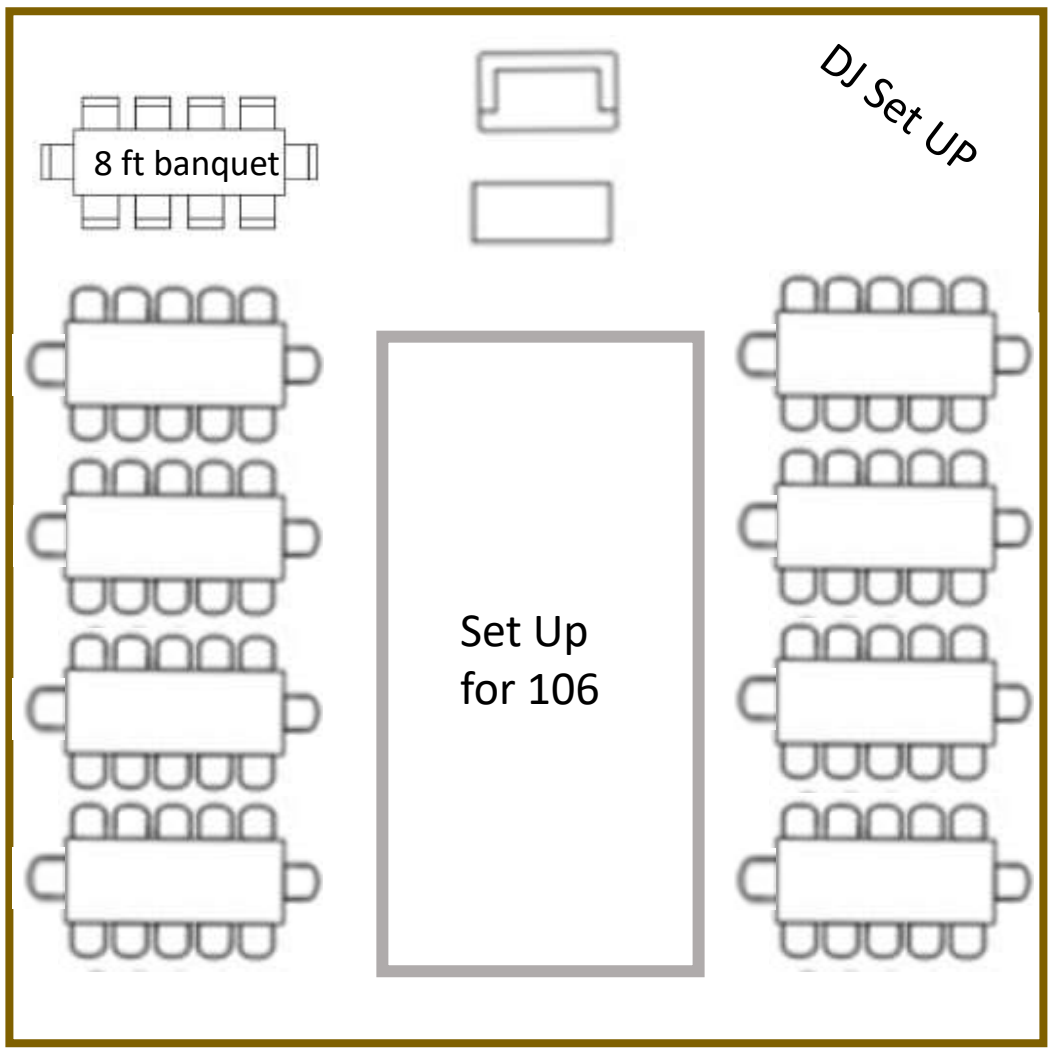

*Nantahala Weddings
& Events*

FLOORPLANS FOR FULL WEDDINGS

We've created SEVEN reception pavilion floorplans for you to choose from for full weddings, depending on the number of guests. You can always remove chairs. These plans show the max number of seats for each floorplan. All these floor plans are free of charge!

The RAIN PLAN for all these floorplans appears on the last page of this document.

Keep in mind: if you're using a floorplan that shows round plastic tables or 8-foot plastic banquet tables, you will need to rent or buy linens for those tables. Nantahala Weddings does not provide linens.

Cocktail Tables

Bar

Buffet

Buffet

Wooden Slabs

KITCHEN

Signing Table

Cocktail Tables

Cake

Wooden Slabs

Signing Table

Wooden Slabs

Cocktail Tables

5' Rnd
9 Chairs

DJ Set Up

Set Up
for 107