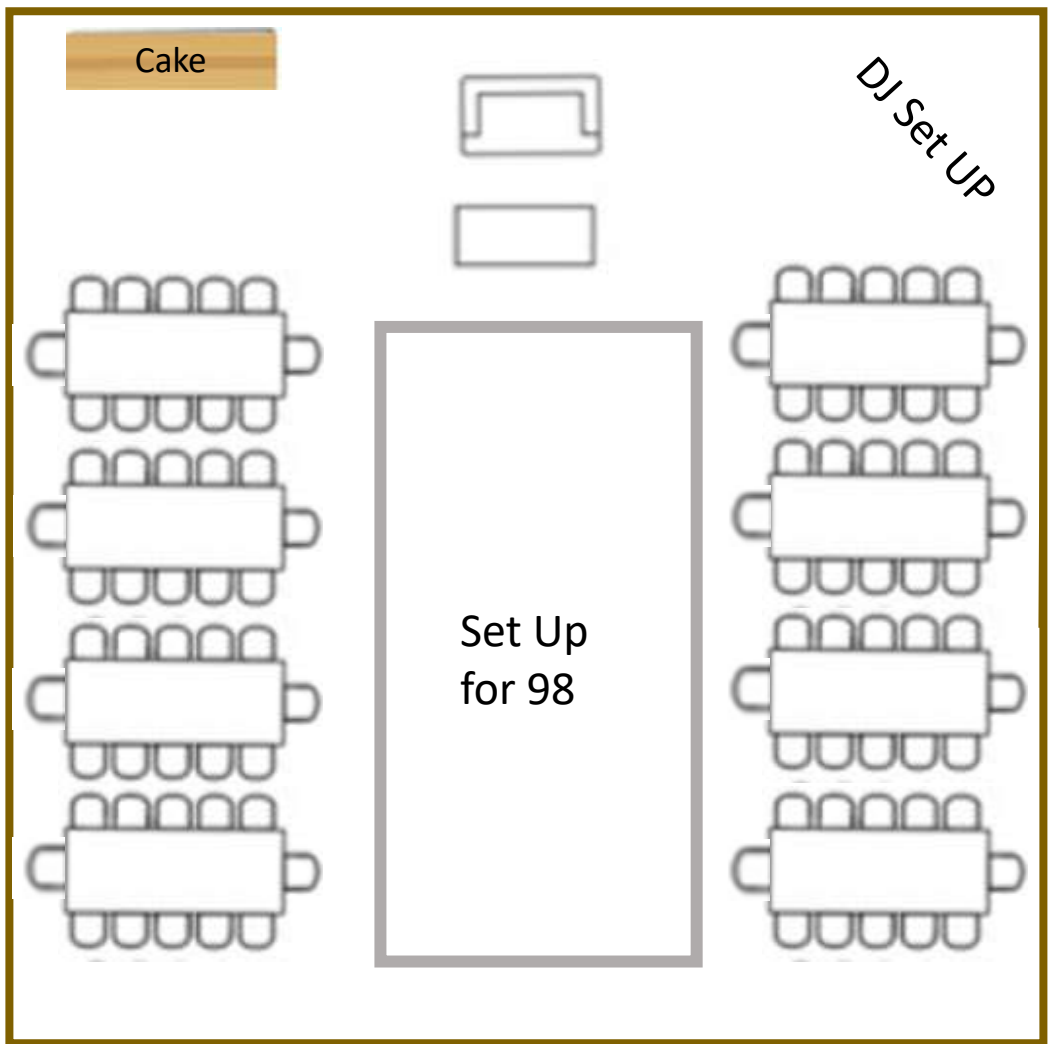

*Nantahala Weddings
& Events*

FLOORPLANS FOR FULL WEDDINGS

We've created SEVEN reception pavilion floorplans for you to choose from for full weddings, depending on the number of guests. You can always remove chairs. These plans show the max number of seats for each floorplan. All these floor plans are free of charge!

The RAIN PLAN for all these floorplans appears on the last page of this document.

Keep in mind: if you're using a floorplan that shows round plastic tables or 8-foot plastic banquet tables, you will need to rent or buy linens for those tables. Nantahala Weddings does not provide linens.