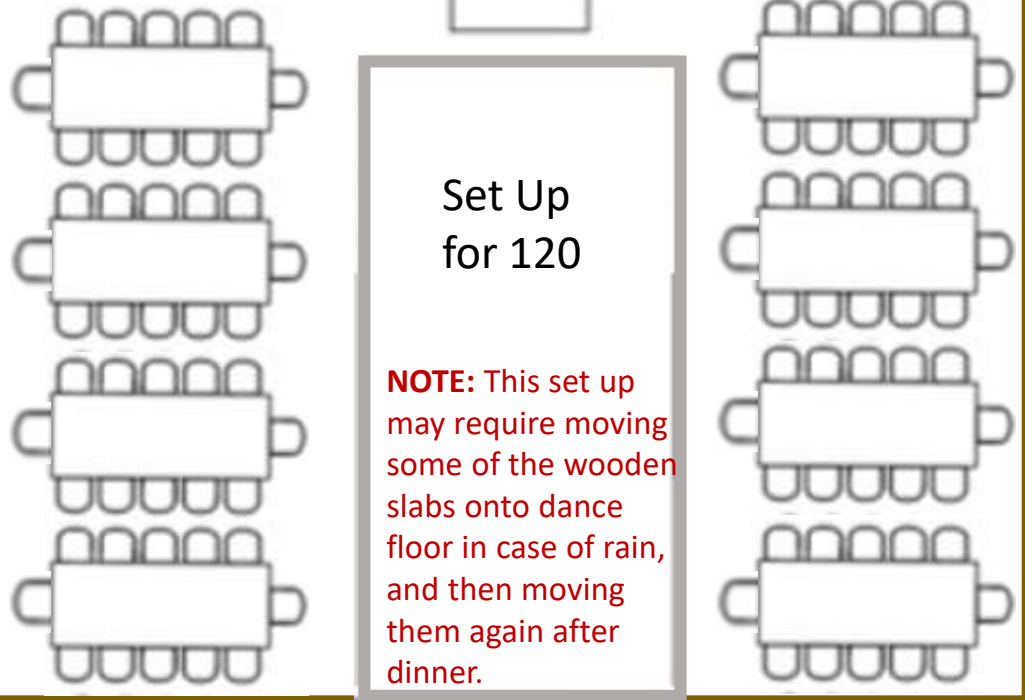

DJ Set Up

NOTE: This set up may require moving some of the wooden slabs onto dance floor in case of rain, and then moving them again after dinner.

Signing Table

Cocktail Tables

Wooden Slabs