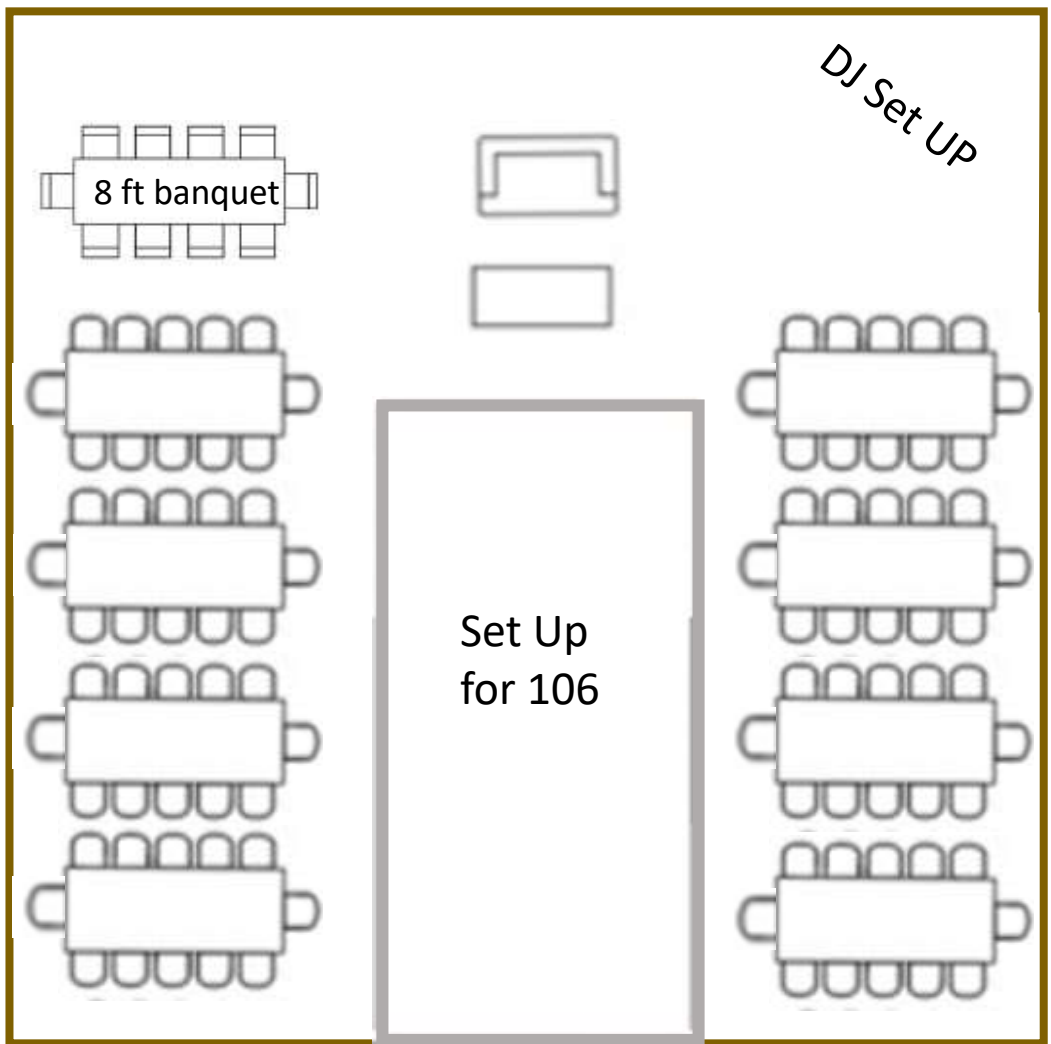

## FLOORPLANS FOR FULL WEDDINGS

We've created SEVEN reception pavilion floorplans for you to choose from for full weddings, depending on the number of guests. You can always remove chairs. These plans show the max number of seats for each floorplan.

All of these plans are free of charge!

Keep in mind: if you're using a floorplan that shows round plastic tables or 8-foot plastic banquet tables, you will need to rent or buy linens for those tables. Nantahala Weddings does not provide linens.

Set Up  
for 102

Wooden Slabs

Cocktail Tables

Signing Table

Wooden Slabs

Cocktail Tables

Signing Table

Wooden Slabs

Cocktail Tables

5' Rnd  
9 Chairs

48" Rnd.  
6 Chairs

DJ Set Up

Set Up  
for 113

**NOTE:** This set up  
may require moving  
some of the wooden  
slabs onto dance  
floor in case of rain,  
and then moving  
them again after  
dinner.