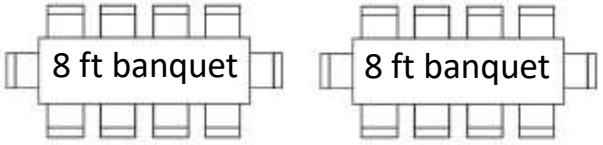

DJ Set Up

Set Up for 118
NOTE: This set up may require moving some of the wooden slabs onto dance floor in case of rain, and then moving them again after dinner.

Signing Table

Cocktail Tables

Buffet

Buffet

Wooden Slabs

Cake