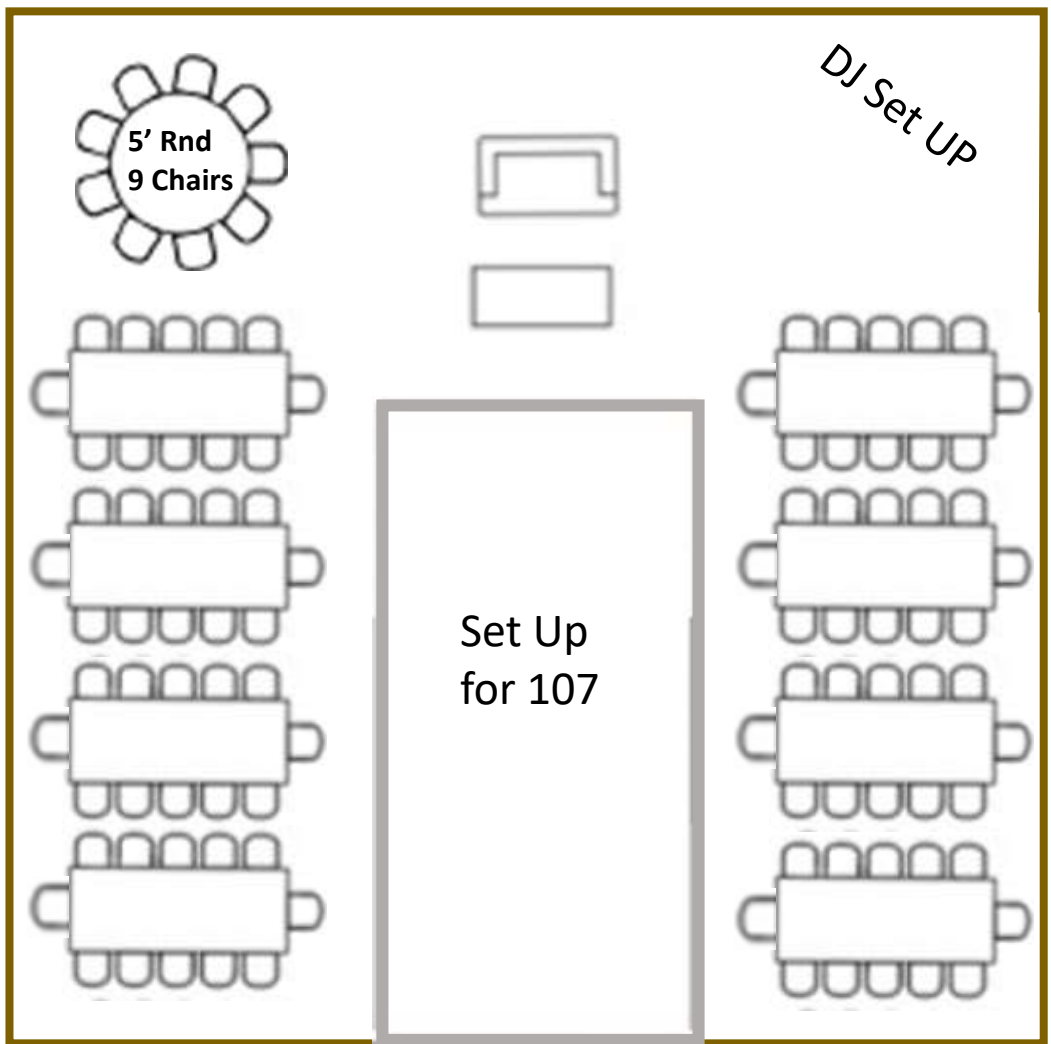

## FLOORPLANS FOR FULL WEDDINGS

We've created SEVEN reception pavilion floorplans for you to choose from for full weddings, depending on the number of guests. You can always remove chairs. These plans show the max number of seats for each floorplan.

All of these plans are free of charge!

Keep in mind: if you're using a floorplan that shows round plastic tables or 8-foot plastic banquet tables, you will need to rent or buy linens for those tables. Nantahala Weddings does not provide linens.

Set Up  
for 102

Wooden Slabs

Cocktail Tables

Signing Table

Wooden Slabs

Cocktail Tables

Signing Table

Wooden Slabs

Cocktail Tables

5' Rnd  
9 Chairs

48" Rnd.  
6 Chairs

DJ Set Up

Set Up  
for 113

**NOTE:** This set up  
may require moving  
some of the wooden  
slabs onto dance  
floor in case of rain,  
and then moving  
them again after  
dinner.