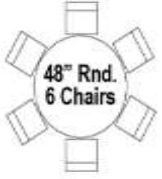

Cocktail Tables

5' Rnd  
9 Chairs

48" Rnd.  
6 Chairs

DJ Set Up

Set Up  
for 113

**NOTE:** This set up  
may require moving  
some of the wooden  
slabs onto dance  
floor in case of rain,  
and then moving  
them again after  
dinner.