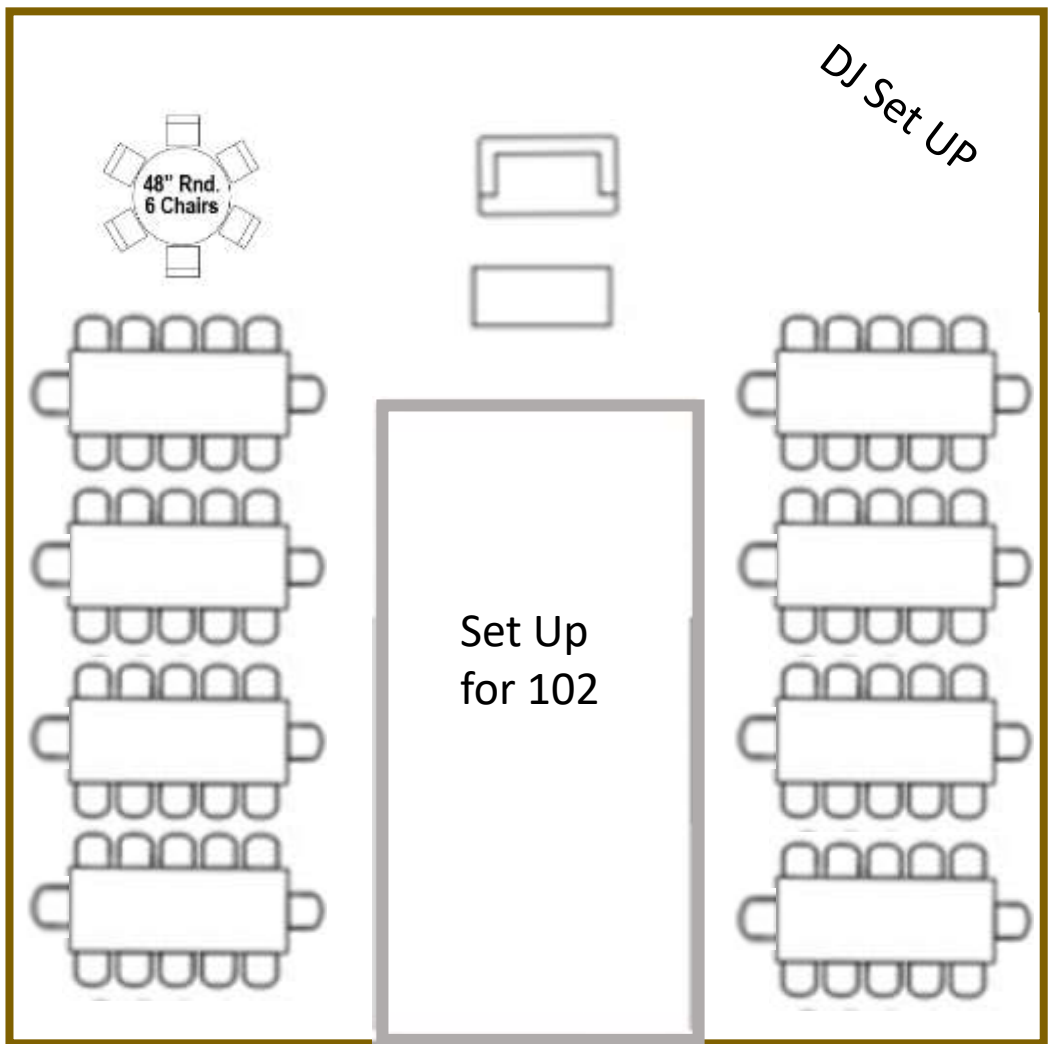

DJ Set Up

Set Up
for 102

Wooden Slabs