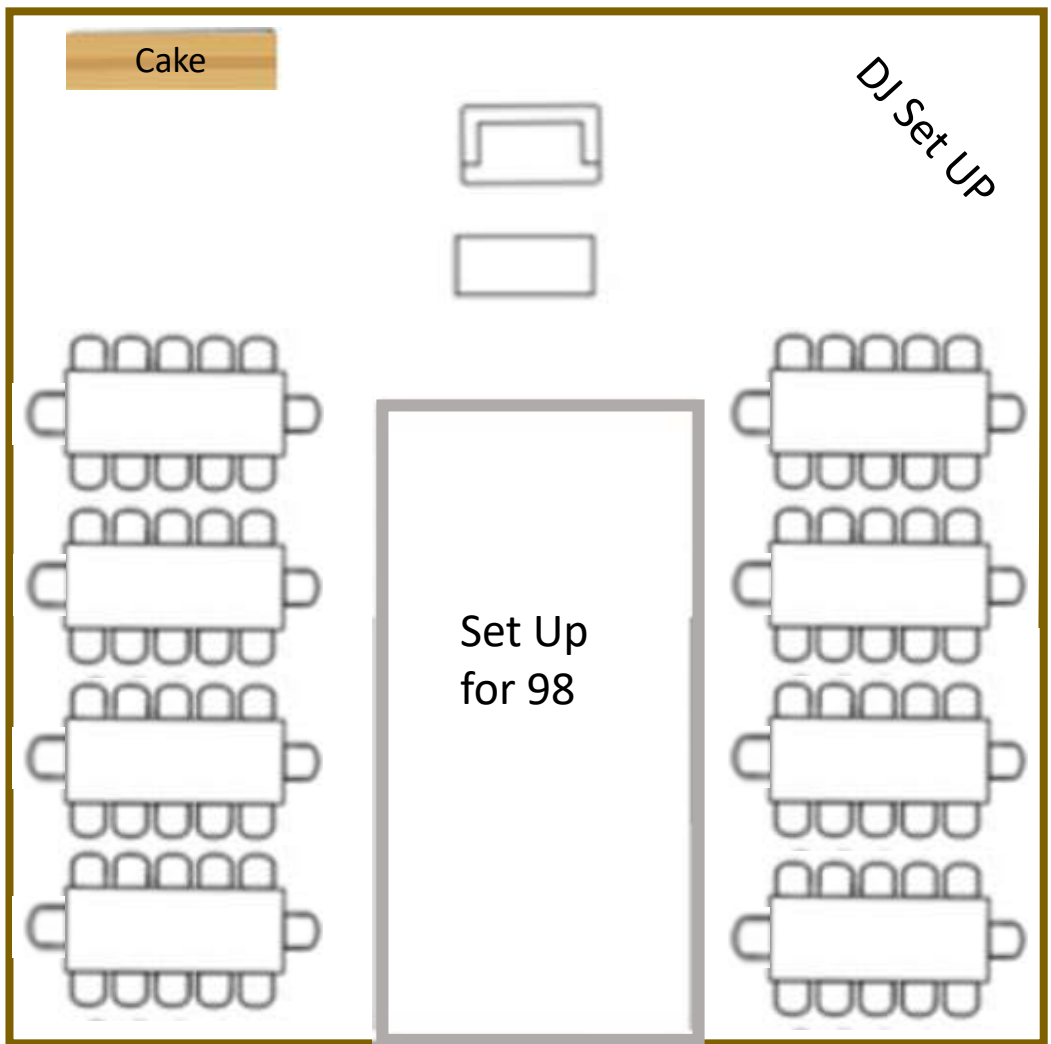

## FLOORPLANS FOR FULL WEDDINGS

We've created SEVEN reception pavilion floorplans for you to choose from for full weddings, depending on the number of guests. You can always remove chairs. These plans show the max number of seats for each floorplan.

All of these plans are free of charge!

Keep in mind: if you're using a floorplan that shows round plastic tables or 8-foot plastic banquet tables, you will need to rent or buy linens for those tables. Nantahala Weddings does not provide linens.

Cocktail Tables

5' Rnd  
9 Chairs

48" Rnd.  
6 Chairs

DJ Set Up

Set Up  
for 113

**NOTE:** This set up  
may require moving  
some of the wooden  
slabs onto dance  
floor in case of rain,  
and then moving  
them again after  
dinner.