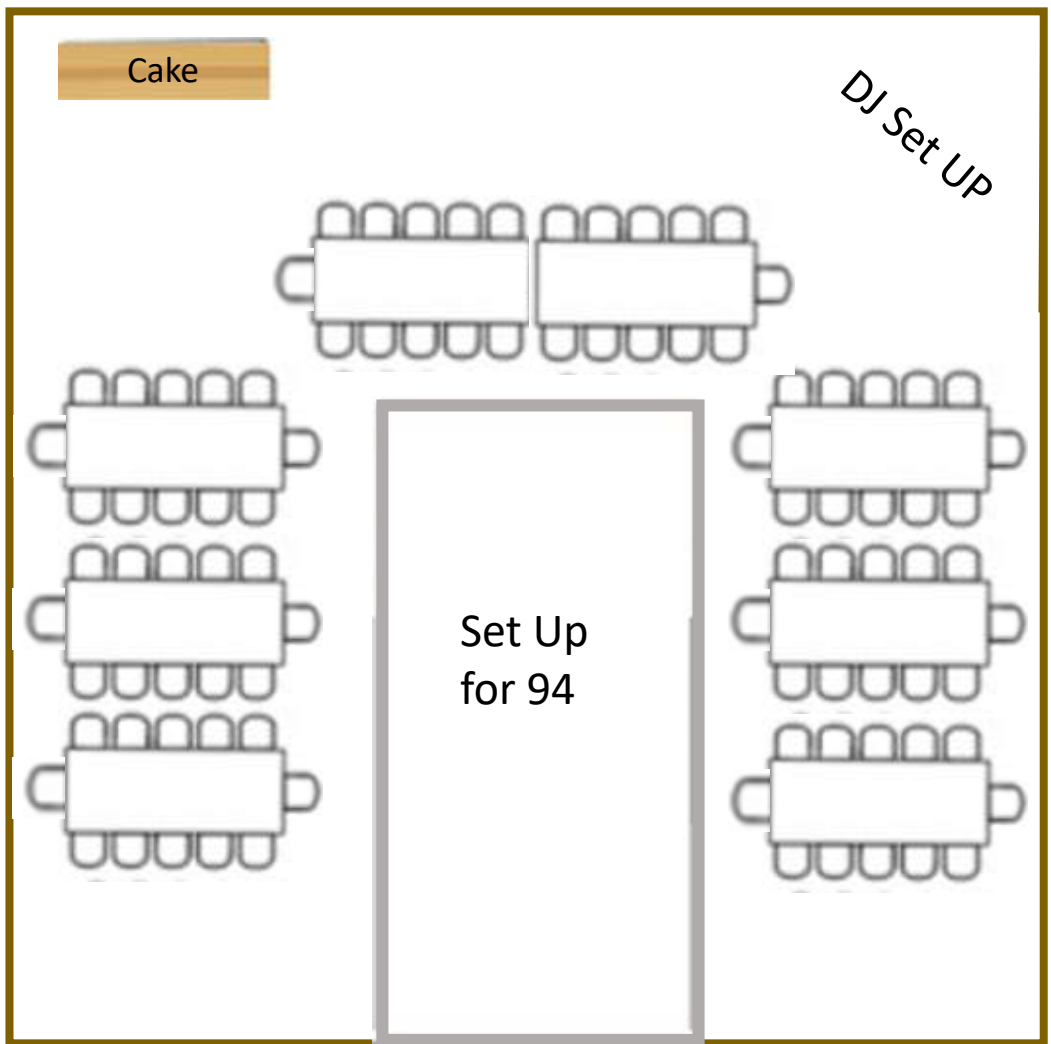

## FLOORPLANS FOR FULL WEDDINGS

We've created SEVEN reception pavilion floorplans for you to choose from for full weddings, depending on the number of guests. You can always remove chairs. These plans show the max number of seats for each floorplan.

All of these plans are free of charge!

Keep in mind: if you're using a floorplan that shows round plastic tables or 8-foot plastic banquet tables, you will need to rent or buy linens for those tables. Nantahala Weddings does not provide linens.

Signing Table

Cocktail Tables

Buffet

Buffet

Wooden Slabs

Signing Table

Wooden Slabs

DJ Set Up

Cocktail Tables

5' Rnd  
9 Chairs

48" Rnd.  
6 Chairs

DJ Set Up

Set Up  
for 113

**NOTE:** This set up  
may require moving  
some of the wooden  
slabs onto dance  
floor in case of rain,  
and then moving  
them again after  
dinner.