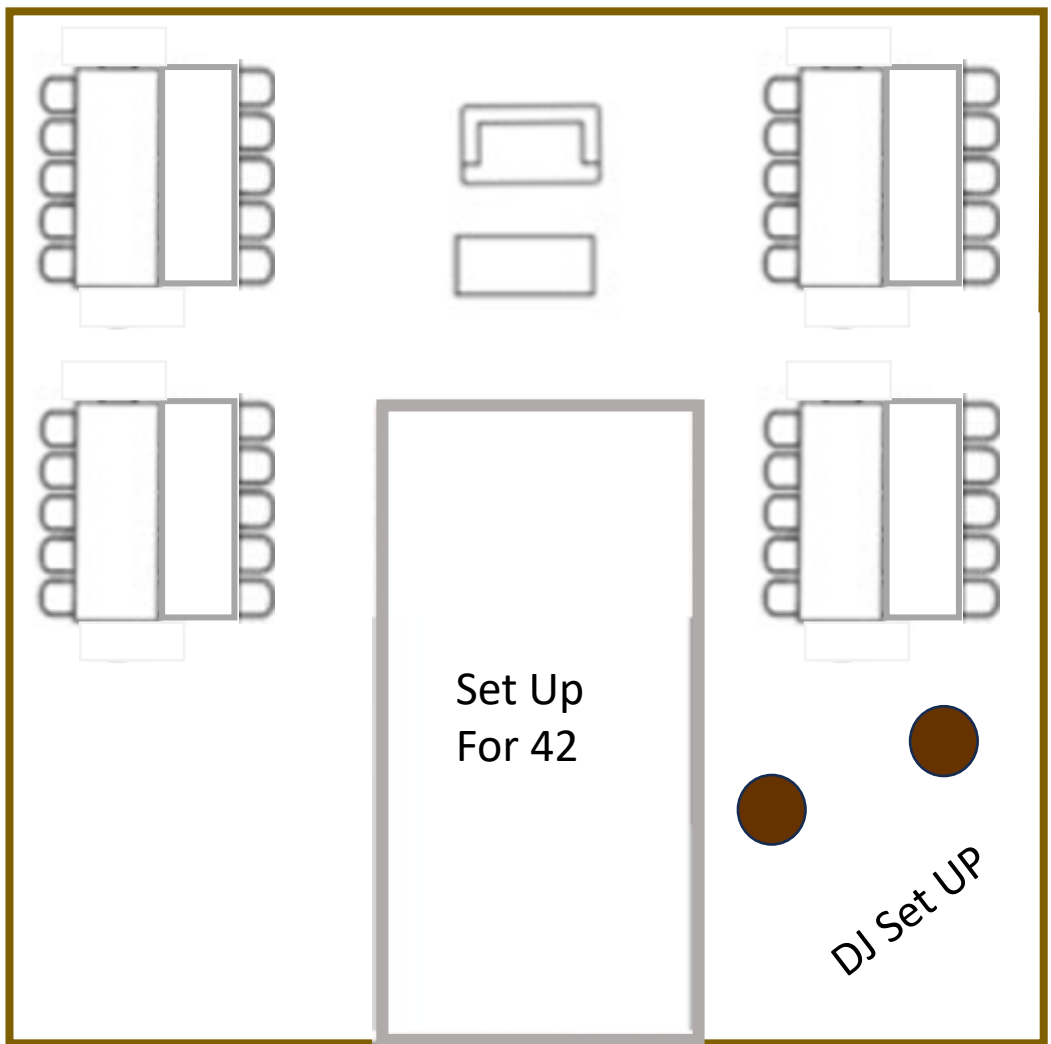

## **FLOORPLANS FOR SMALLER WEDDINGS**

We've created two reception pavilion floorplans specifically for smaller weddings. Both come free of charge!

Signing Table

Set Up  
For 42

DJ Set UP

Wooden Slabs

Cocktail Tables

Cake

Cocktail Tables