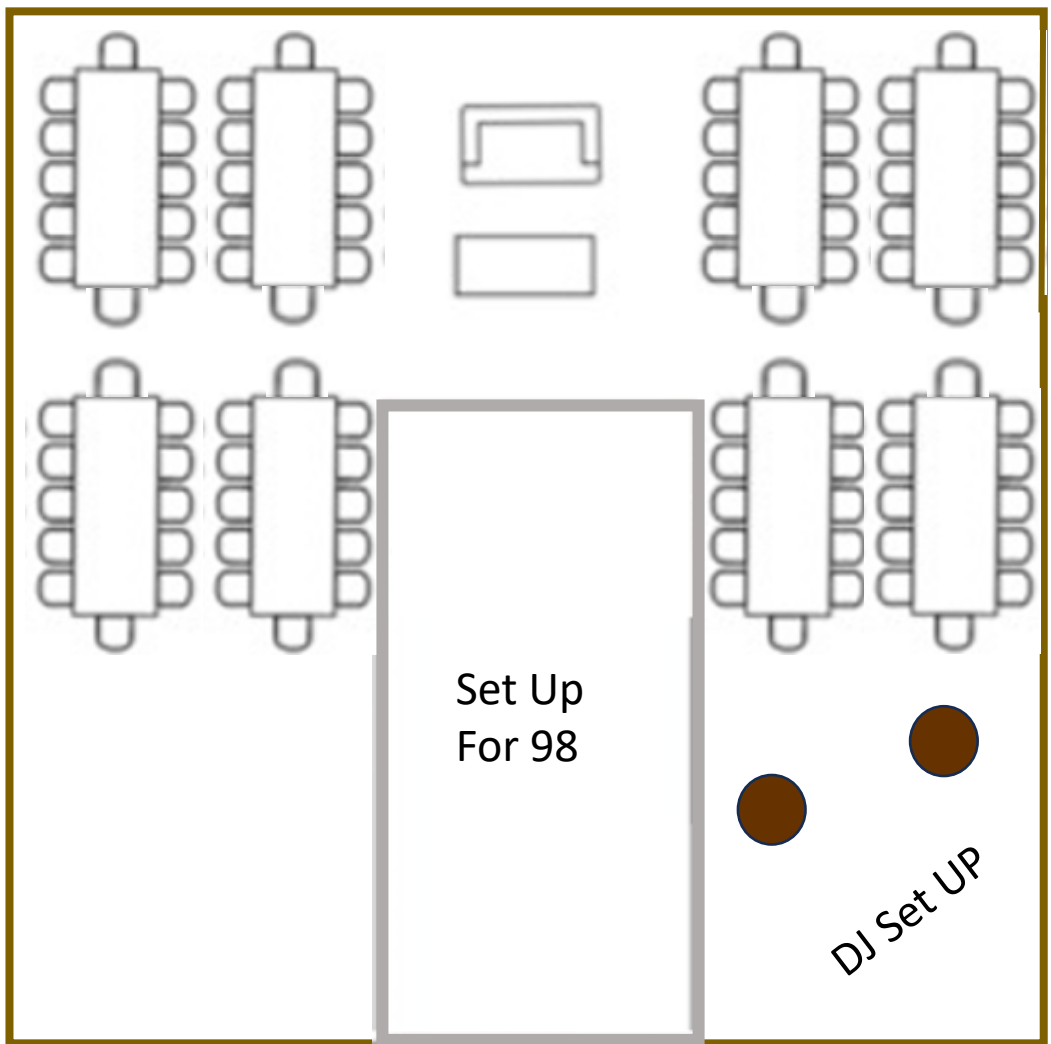

*Nantahala Weddings
& Events*

FLOORPLANS FOR FULL WEDDINGS

We've created TEN reception pavilion floorplans for you to choose from for full weddings. All come free of charge!

Keep in mind: if you're using a floorplan that shows round plastic tables or 8-foot plastic banquet tables, you will need to rent or buy linens for those tables. Nantahala Weddings does not provide linens.

Signing Table

DJ Set UP

Set Up For 98

Bar

Buffet

Buffet

Wooden Slabs

Cocktail Tables

Wooden Slabs

Set Up for 118

NOTES: This set up may require moving wooden slabs onto dance floor in case of rain, and then moving them again after dinner. The 8-foot banquet tables require tablecloths (not provided by venue).