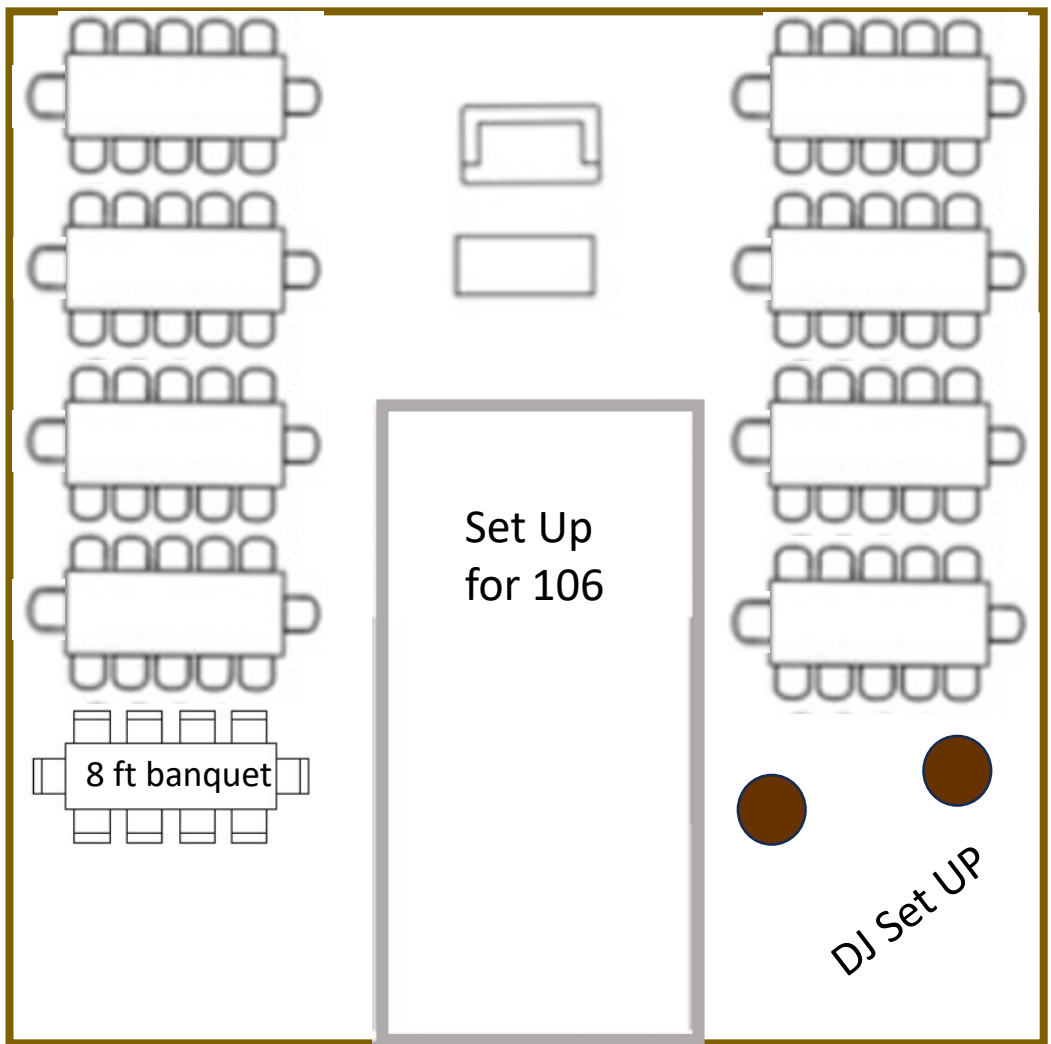

*Nantahala Weddings
& Events*

FLOORPLANS FOR FULL WEDDINGS

We've created TEN reception pavilion floorplans for you to choose from for full weddings. All come free of charge!

Keep in mind: if you're using a floorplan that shows round plastic tables or 8-foot plastic banquet tables, you will need to rent or buy linens for those tables. Nantahala Weddings does not provide linens.

Signing Table

Wooden Slabs

Cocktail Tables

Cake

Signing Table

DJ Set UP

Set Up
for 107

5' Rnd
9 Chairs

Bar

Buffet

Buffet

Wooden Slabs

Cocktail Tables

Cake

Signing Table

DJ Set UP

Wooden Slabs

Set Up for 118

NOTES: This set up may require moving wooden slabs onto dance floor in case of rain, and then moving them again after dinner. The 8-foot banquet tables require tablecloths (not provided by venue).