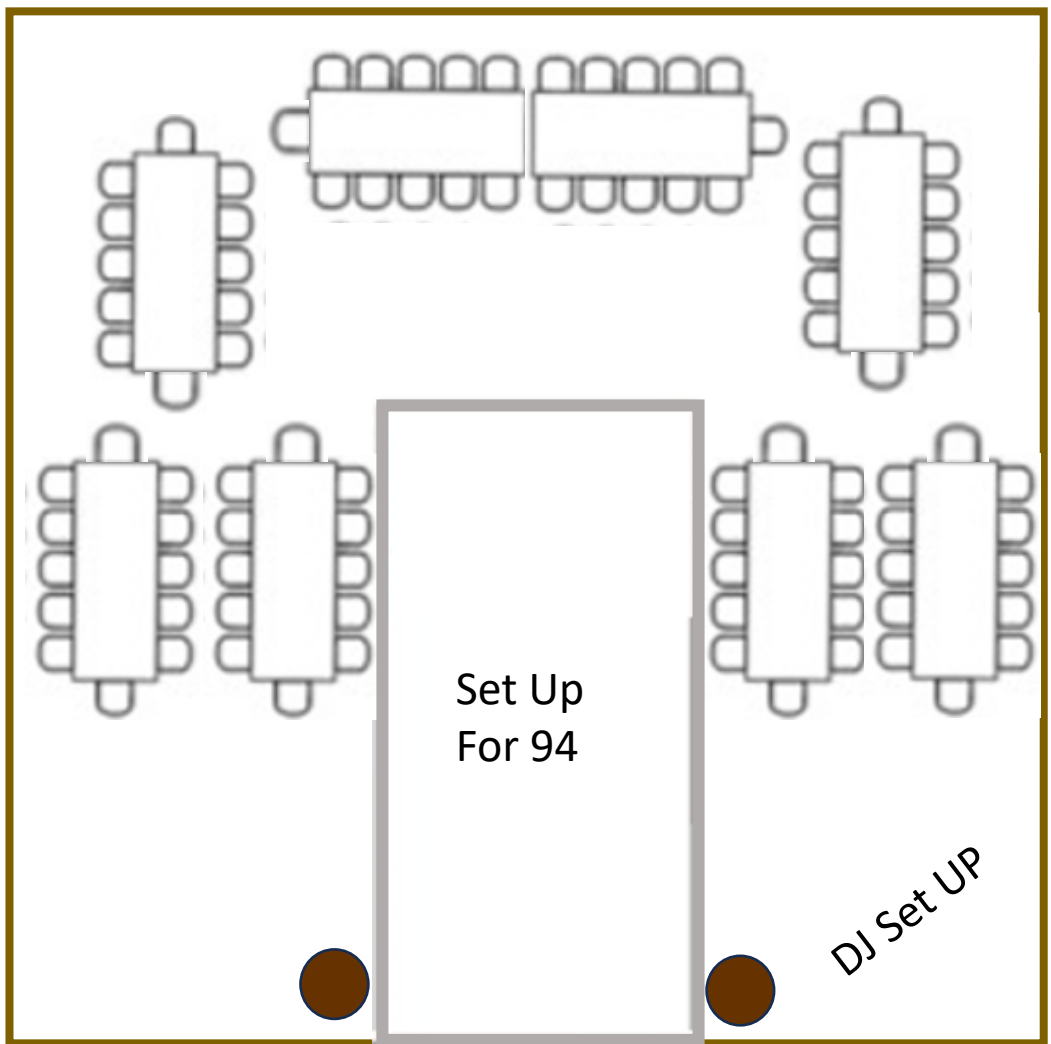

*Nantahala Weddings
& Events*

FLOORPLANS FOR FULL WEDDINGS

We've created TEN reception pavilion floorplans for you to choose from for full weddings. All come free of charge!

Keep in mind: if you're using a floorplan that shows round plastic tables or 8-foot plastic banquet tables, you will need to rent or buy linens for those tables. Nantahala Weddings does not provide linens.

Signing Table

DJ Set UP

Set Up For 98

Bar

Buffet

Buffet

Wooden Slabs

Cocktail Tables

Cake

Signing Table

Set Up
For 94

DJ Set UP

Cocktail Tables

Cake

Wooden Slabs

Signing Table

Wooden Slabs

Set Up for 118

NOTES: This set up may require moving wooden slabs onto dance floor in case of rain, and then moving them again after dinner. The 8-foot banquet tables require tablecloths (not provided by venue).