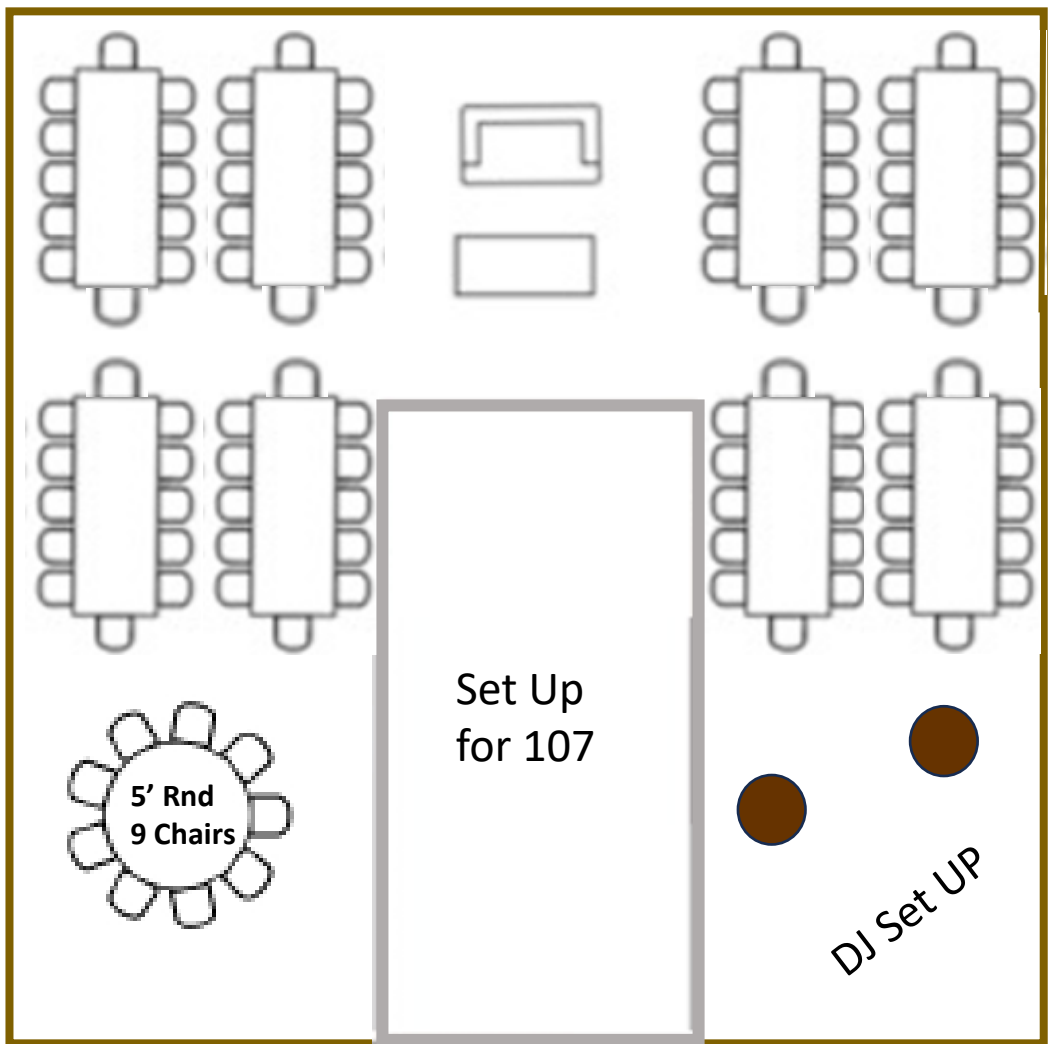

*Nantahala Weddings
& Events*

FLOORPLANS FOR FULL WEDDINGS

We've created TEN reception pavilion floorplans for you to choose from for full weddings. All come free of charge!

Keep in mind: if you're using a floorplan that shows round plastic tables or 8-foot plastic banquet tables, you will need to rent or buy linens for those tables. Nantahala Weddings does not provide linens.

Cake

Signing Table

Set Up
For 94

DJ Set UP

Cocktail Tables

Cake

Wooden Slabs

Signing Table

Wooden Slabs

Set Up for 118

NOTES: This set up may require moving wooden slabs onto dance floor in case of rain, and then moving them again after dinner. The 8-foot banquet tables require tablecloths (not provided by venue).