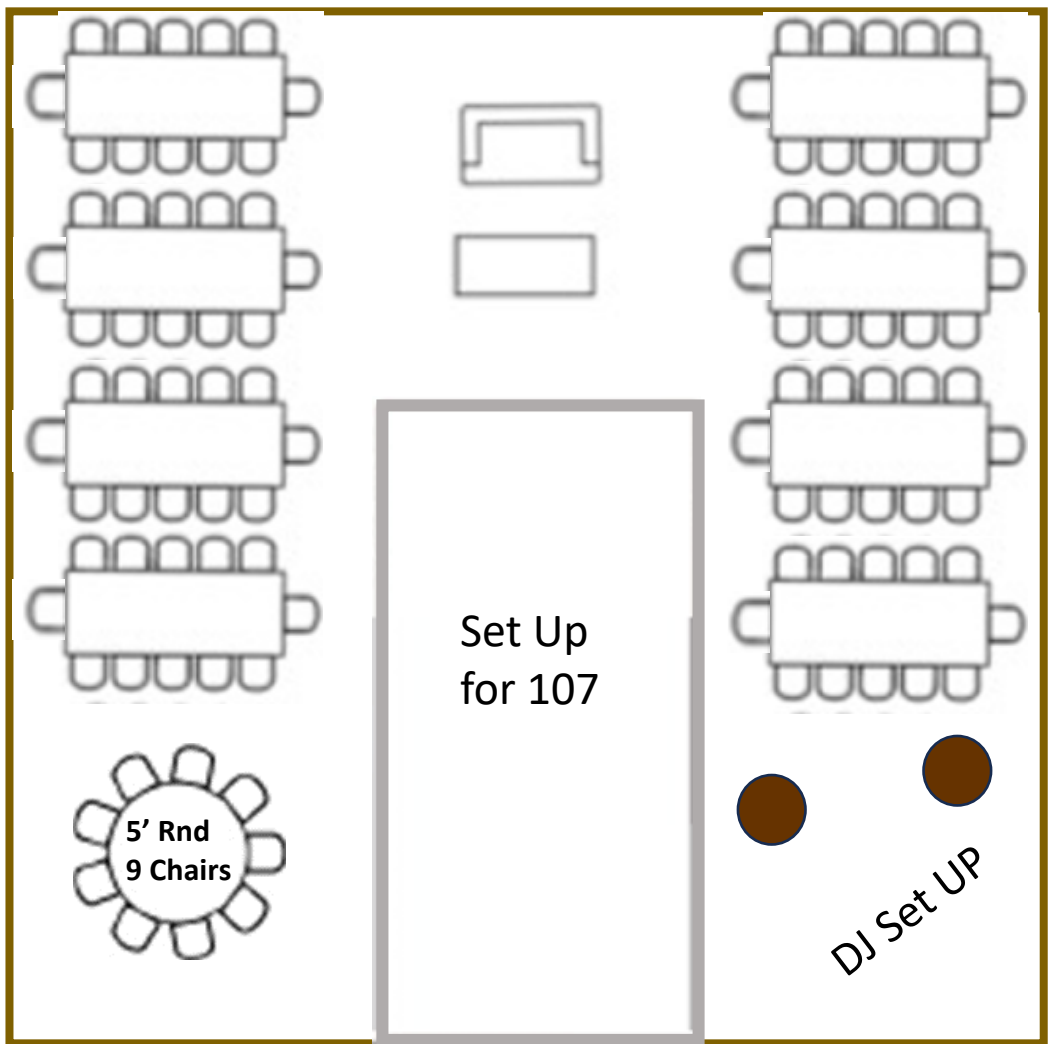

*Nantahala Weddings
& Events*

FLOORPLANS FOR FULL WEDDINGS

We've created TEN reception pavilion floorplans for you to choose from for full weddings. All come free of charge!

Keep in mind: if you're using a floorplan that shows round plastic tables or 8-foot plastic banquet tables, you will need to rent or buy linens for those tables. Nantahala Weddings does not provide linens.

Wooden Slabs

Cocktail Tables

Buffet Buffet

Wooden Slabs

This section shows two brown rectangular boxes, each labeled "Buffet". Below them are two more brown rectangular boxes, each labeled "Wooden Slabs".

Signing Table

Wooden Slabs

Cocktail Tables

Cake

Signing Table

DJ Set UP

Set Up
for 107

5' Rnd
9 Chairs

Wooden Slabs

Set Up for 118

NOTES: This set up may require moving wooden slabs onto dance floor in case of rain, and then moving them again after dinner. The 8-foot banquet tables require tablecloths (not provided by venue).