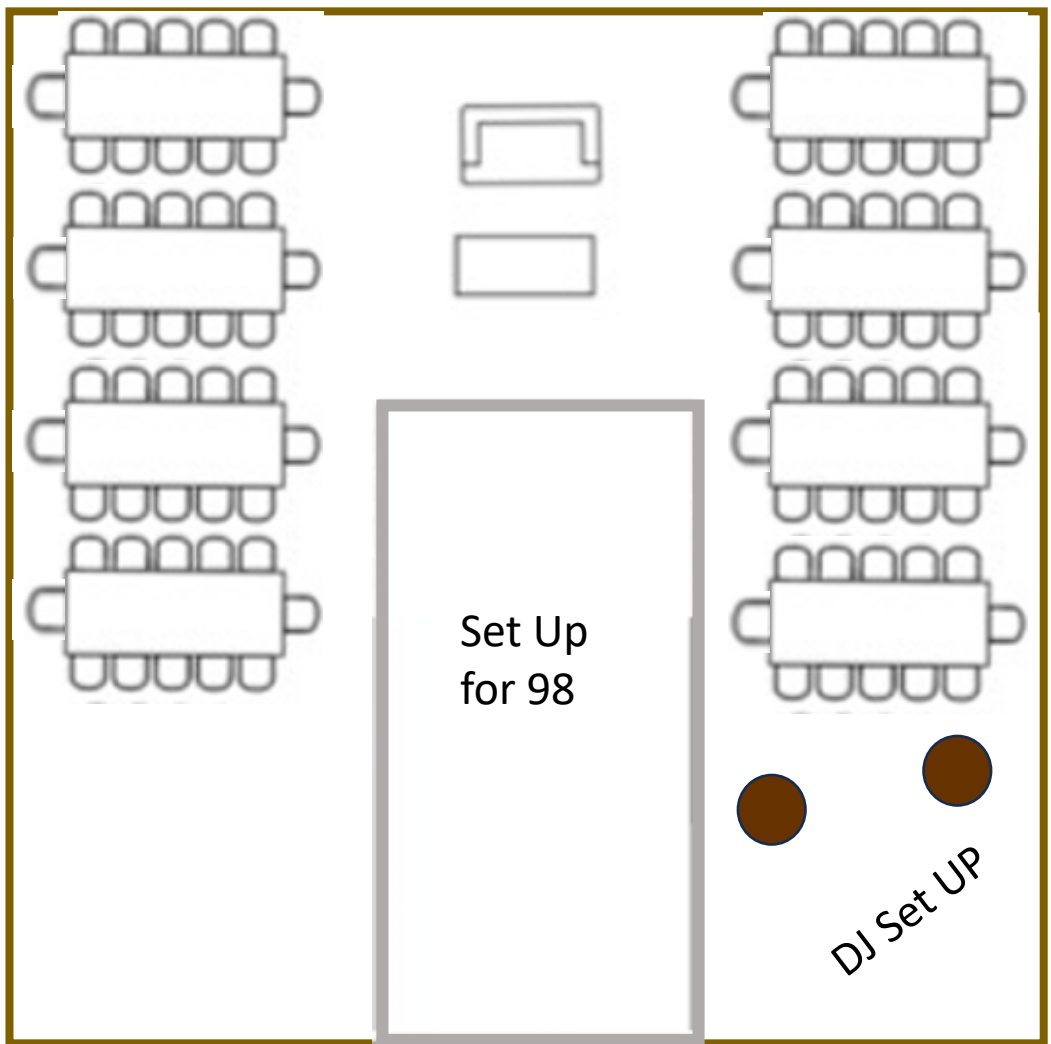

*Nantahala Weddings
& Events*

FLOORPLANS FOR FULL WEDDINGS

We've created TEN reception pavilion floorplans for you to choose from for full weddings. All come free of charge!

Keep in mind: if you're using a floorplan that shows round plastic tables or 8-foot plastic banquet tables, you will need to rent or buy linens for those tables. Nantahala Weddings does not provide linens.

Cocktail Tables

Bar

Buffet

Buffet

Wooden Slabs

KITCHEN

Cake

Signing Table

Wooden Slabs

Cocktail Tables

Buffet Buffet

Wooden Slabs

This section shows two brown rectangular boxes, each labeled "Buffet". Below them are two more brown rectangular boxes, each labeled "Wooden Slabs".