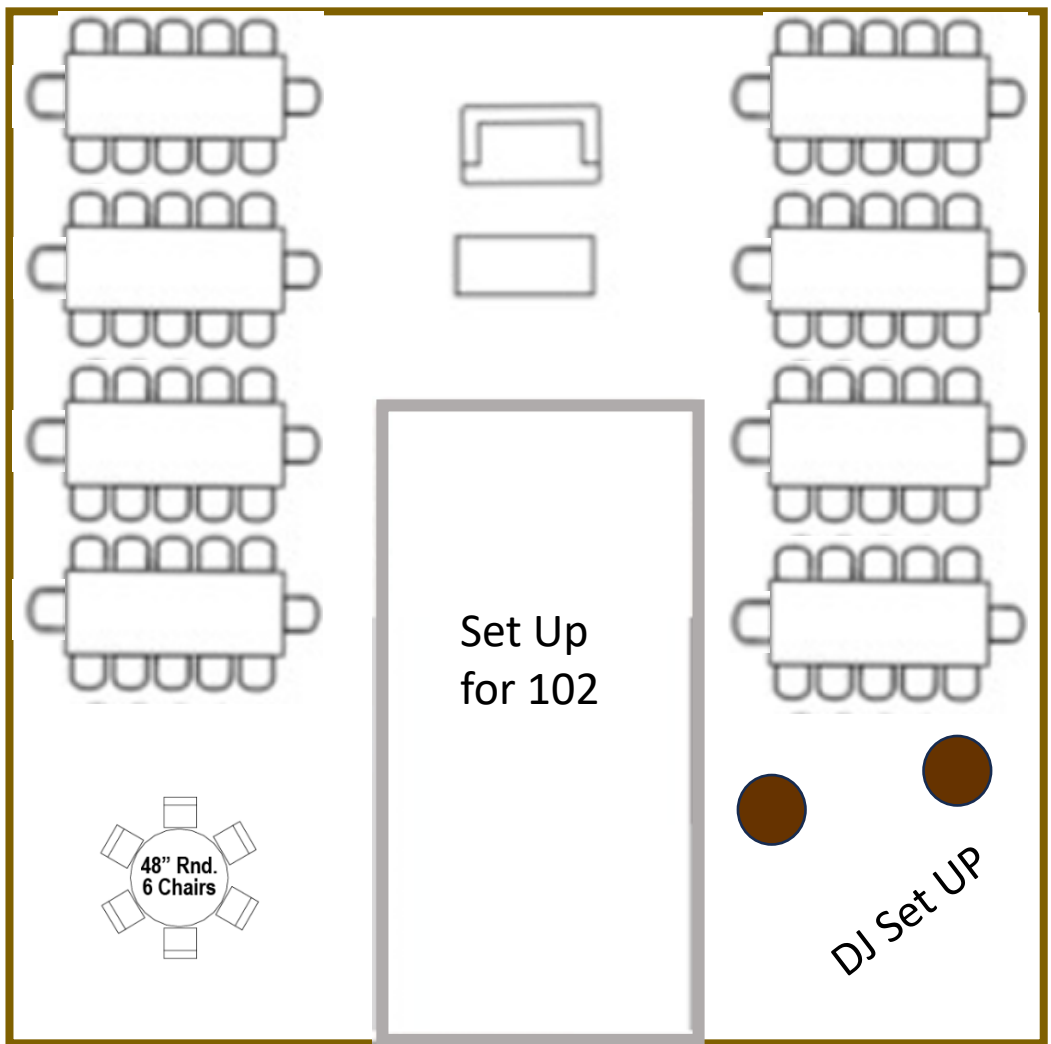

*Nantahala Weddings
& Events*

FLOORPLANS FOR FULL WEDDINGS

We've created TEN reception pavilion floorplans for you to choose from for full weddings. All come free of charge!

Keep in mind: if you're using a floorplan that shows round plastic tables or 8-foot plastic banquet tables, you will need to rent or buy linens for those tables. Nantahala Weddings does not provide linens.

Wooden Slabs

Cocktail Tables

Buffet Buffet

Wooden Slabs

This section shows two brown rectangular boxes, each labeled "Buffet". Below them are two more brown rectangular boxes, each labeled "Wooden Slabs".

Signing Table

Wooden Slabs

Cocktail Tables

Cake

Signing Table

DJ Set UP

Set Up
for 107

5' Rnd
9 Chairs

Wooden Slabs

Set Up for 118

NOTES: This set up may require moving wooden slabs onto dance floor in case of rain, and then moving them again after dinner. The 8-foot banquet tables require tablecloths (not provided by venue).