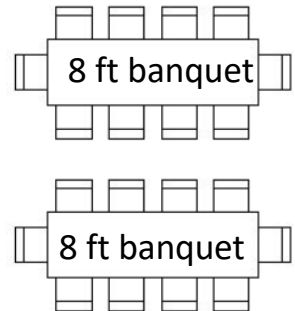

Set Up for 118

NOTES: This set up may require moving wooden slabs onto dance floor in case of rain, and then moving them again after dinner. The 8-foot banquet tables require tablecloths (not provided by venue).

Signing Table

Cocktail Tables

Wooden Slabs