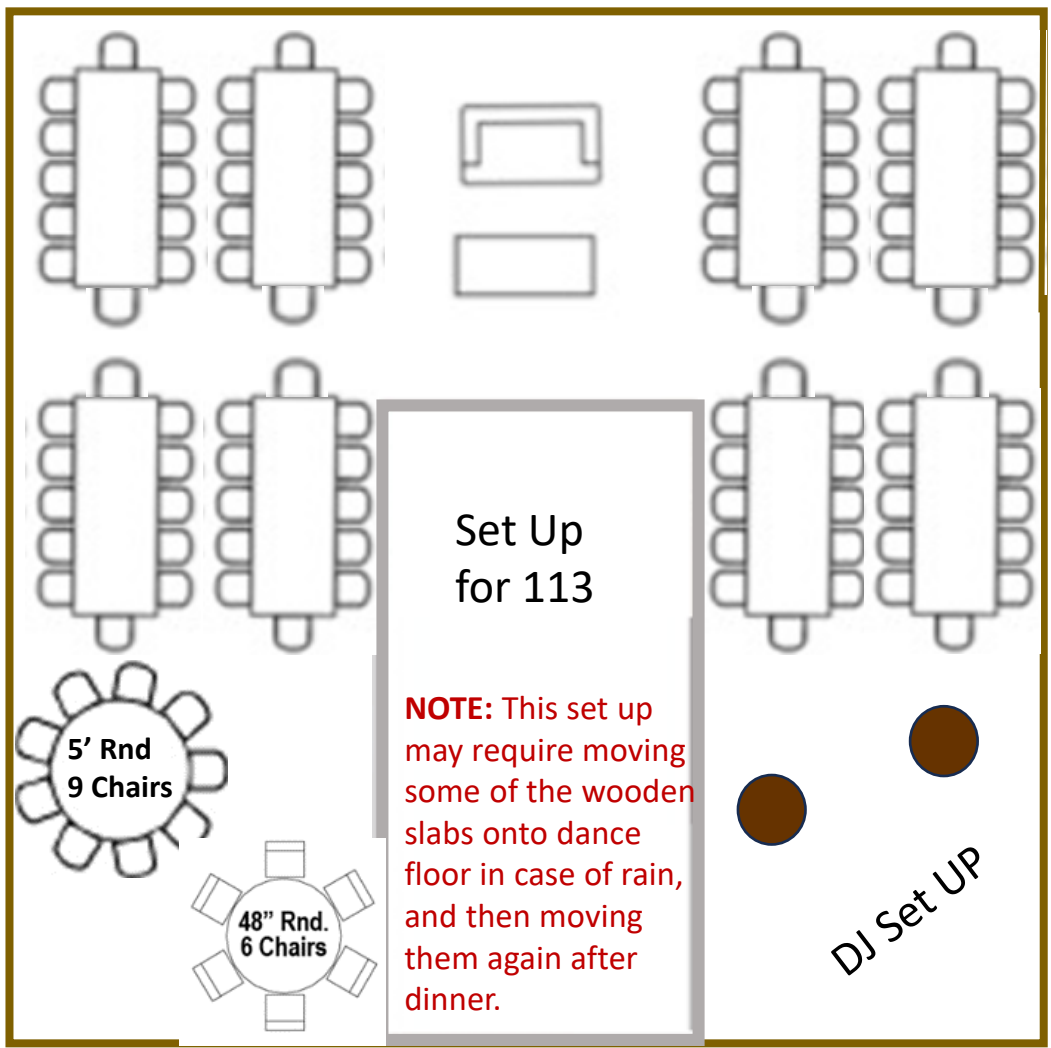

*Nantahala Weddings
& Events*

FLOORPLANS FOR FULL WEDDINGS

We've created TEN reception pavilion floorplans for you to choose from for full weddings. All come free of charge!

Keep in mind: if you're using a floorplan that shows round plastic tables or 8-foot plastic banquet tables, you will need to rent or buy linens for those tables. Nantahala Weddings does not provide linens.

Signing Table

Wooden Slabs

Cocktail Tables

Cake

Signing Table

DJ Set UP

Set Up
for 107

5' Rnd
9 Chairs

Cake

Cocktail Tables

Bar

Buffet

Buffet

Wooden Slabs

KITCHEN

Cocktail Tables

Wooden Slabs

Set Up for 118

NOTES: This set up may require moving wooden slabs onto dance floor in case of rain, and then moving them again after dinner. The 8-foot banquet tables require tablecloths (not provided by venue).