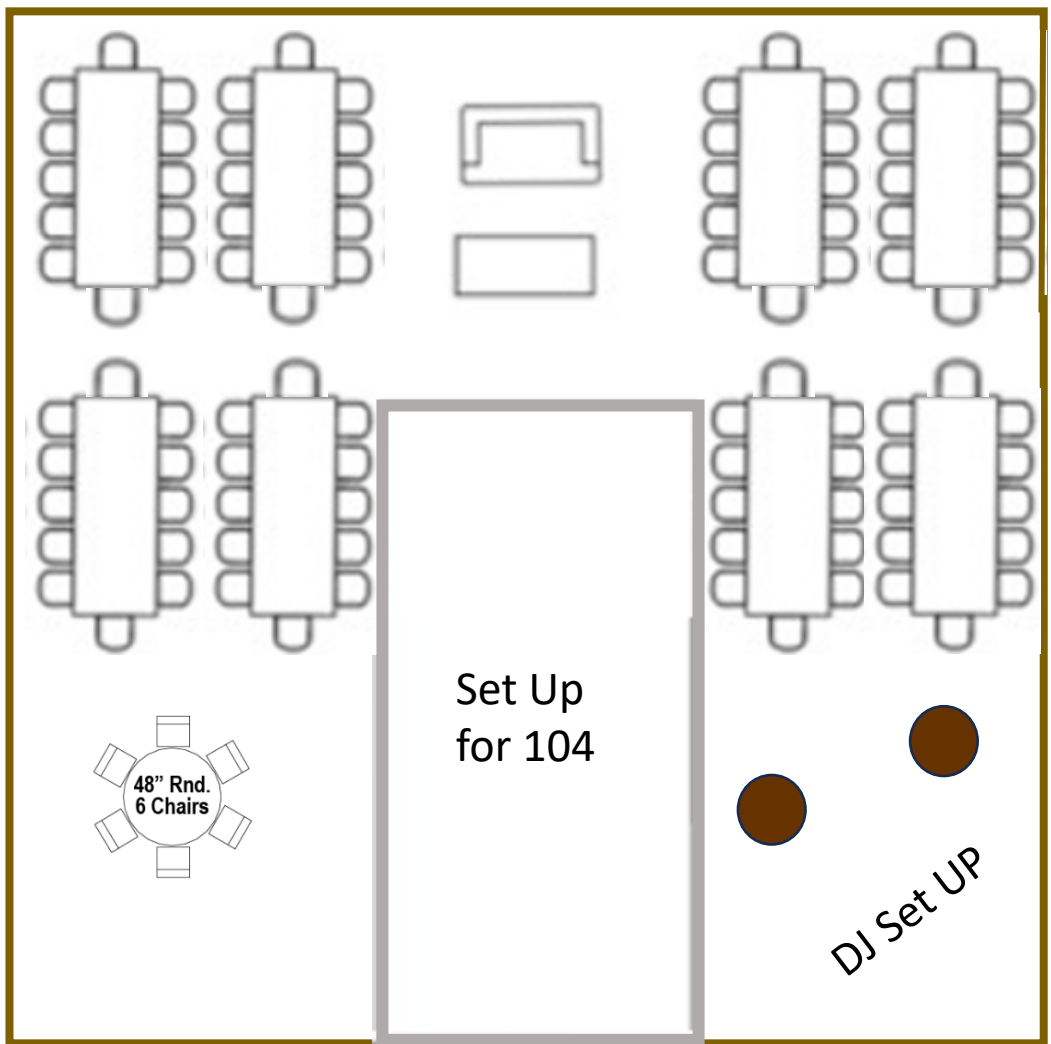

*Nantahala Weddings
& Events*

FLOORPLANS FOR FULL WEDDINGS

We've created TEN reception pavilion floorplans for you to choose from for full weddings. All come free of charge!

Keep in mind: if you're using a floorplan that shows round plastic tables or 8-foot plastic banquet tables, you will need to rent or buy linens for those tables. Nantahala Weddings does not provide linens.

Cocktail Tables

Bar

Buffet

Buffet

Wooden Slabs

KITCHEN

Cake

Signing Table

Wooden Slabs

Cocktail Tables

Buffet Buffet

Wooden Slabs

This section shows two brown rectangular boxes, each labeled "Buffet". Below them are two more brown rectangular boxes, each labeled "Wooden Slabs".

Signing Table

Wooden Slabs

Cocktail Tables

Cake

Signing Table

DJ Set UP

Set Up
for 107

5' Rnd
9 Chairs