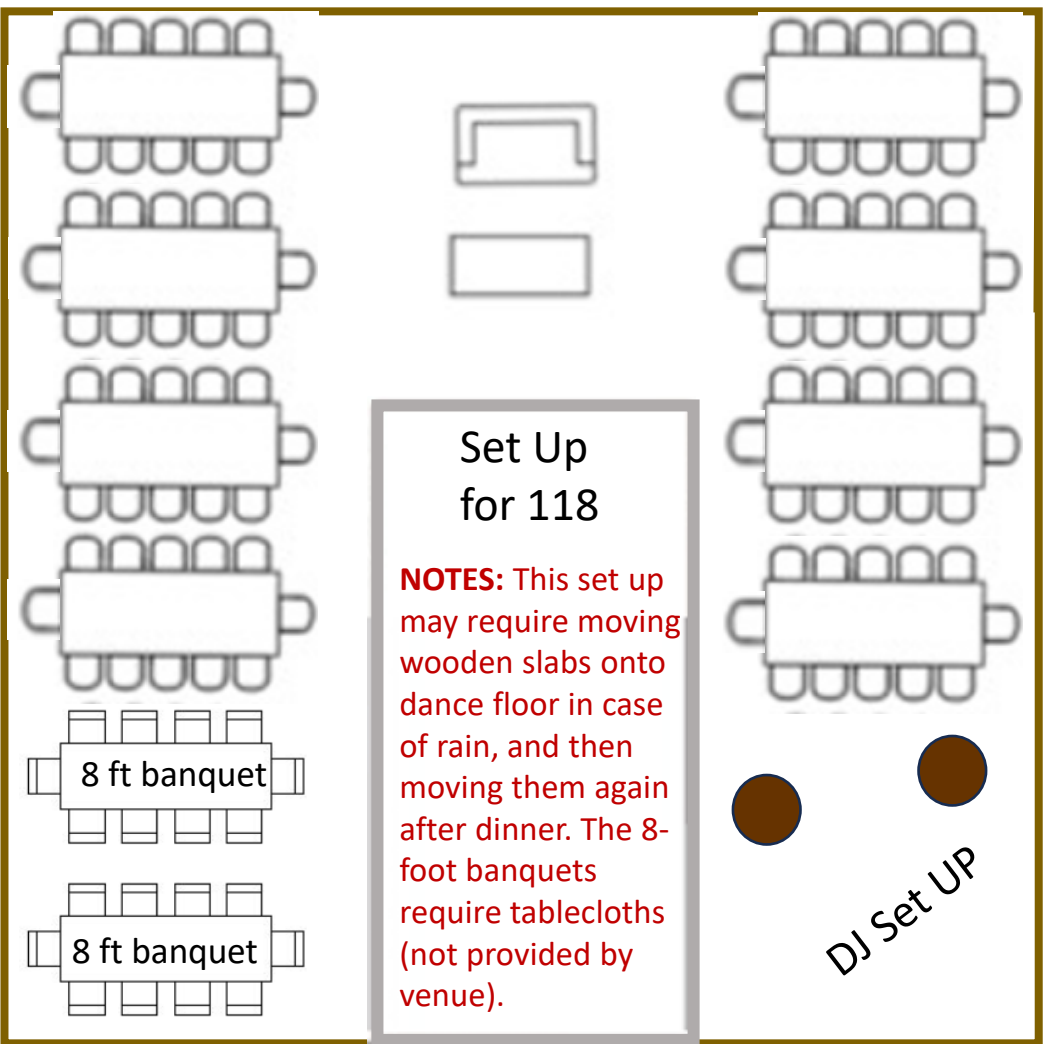

Wooden Slabs

Cocktail Tables

Buffet Buffet

Wooden Slabs

This section shows two brown rectangular boxes, each labeled "Buffet". Below them are two more brown rectangular boxes, each labeled "Wooden Slabs".

Signing Table

Wooden Slabs

Cocktail Tables

Cake

Signing Table

DJ Set UP

Set Up
for 107

5' Rnd
9 Chairs

Cake

Cocktail Tables

Bar

Buffet

Buffet

Wooden Slabs

KITCHEN

Cocktail Tables

Wooden Slabs

Set Up for 118

NOTES: This set up may require moving wooden slabs onto dance floor in case of rain, and then moving them again after dinner. The 8-foot banquet tables require tablecloths (not provided by venue).